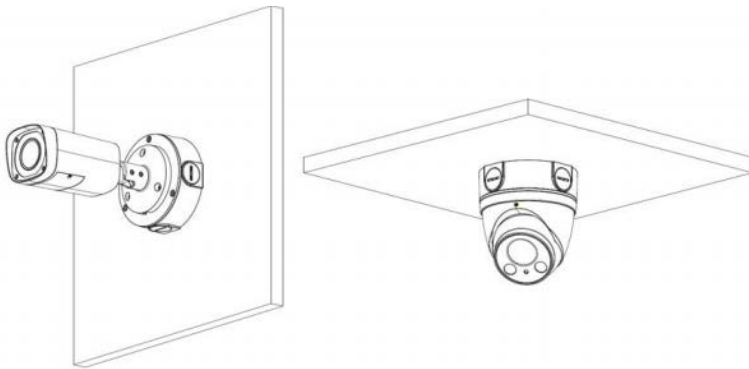

Applications