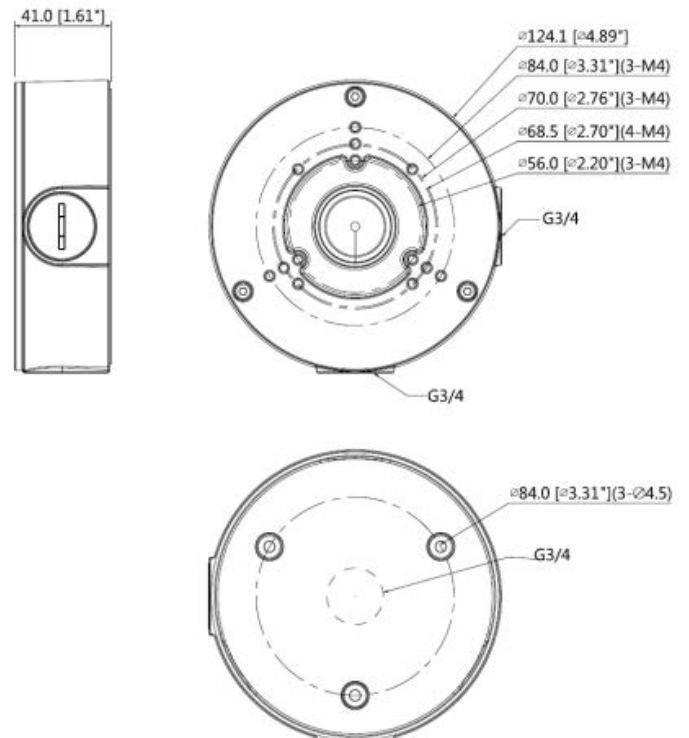

Junction Box - INSX130

Material: Aluminum

Dimensions: 124mm x 41mm

Color: White

Type of Installation: Ceiling

Net Weight: 0.35kg

Load Bearing Capacity: 3.0kg

Work with: INSX151 or INSX152

Applications

Dimensions (mm)

Work with:

INSX152

INSX151